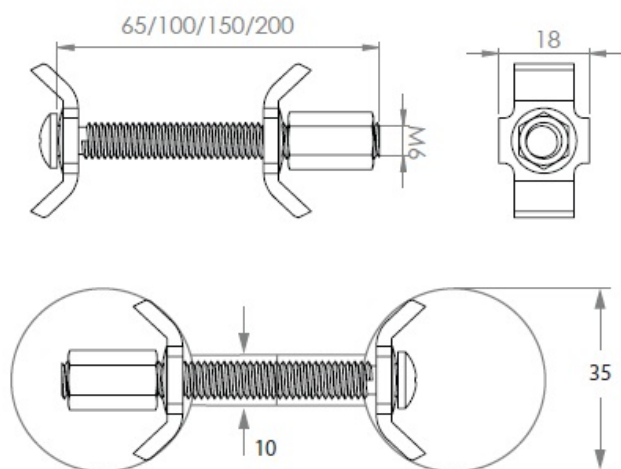

PRODUCT SHEET

Description:

Worktop Connector Bore Hole $\varnothing 35$ mm, Screw M6x150mm, Steel BZP

Item number:

11.04.430-1

Units	Box	Carton	HS Code	Barcode
Set	1	300	7318190090	
				5704866013598

SISO A/S