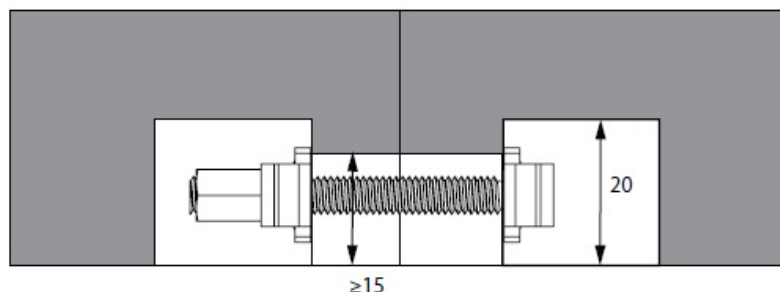

PRODUCT SHEET

Description:

Worktop Connector Bore Hole $\varnothing 35$ mm, Screw M6x150mm, Steel BZP

Item number:

11.04.430-1

Units	Box	Carton	HS Code	Barcode
Set	1	300	7318190090	
				5704866013598

SISO A/S